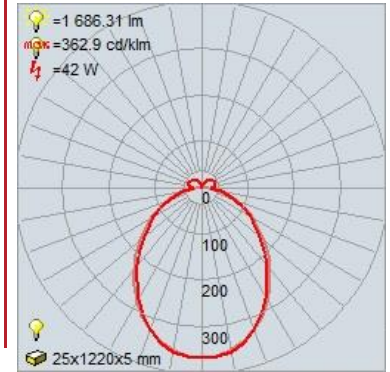

IES FILE

In addition to Access Lighting's purchase and warranty terms and conditions, by signing below or placing an order, you agree that you are authorized to bind the entity placing any order and acknowledge the following: All of sizes and measurements are approximate and all images are for illustrative purposes only. In the event of an inconsistency, the "Product Measurements" section controls. There also may be slight differences in the colors and designs compared to the displayed and printed images.

Signature: _____
Print Name _____ Date: _____

Toll Free 800-828-5483 www.AccessLighting.com
301 Piedmont Grove Park, Suite A, Greenville, SC 29611

** NOTE: All measurements are rounded up to the 1/4 inch. There is no warranty on any replaceable bulbs, even if included with the fixture.
Copyright Access Lighting Corp. All information is subject to change without notice. 2/26/2024 62365LEDD-MBL_WHT.pdf