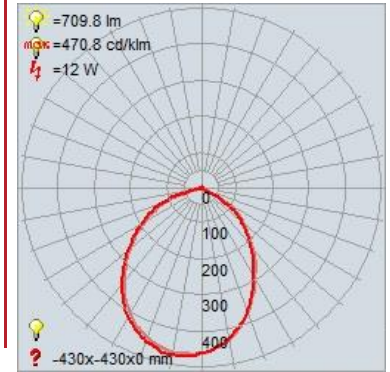

IES FILE

In addition to Access Lighting's purchase and warranty terms and conditions, by signing below or placing an order, you agree that you are authorized to bind the entity placing any order and acknowledge the following: All of sizes and measurements are approximate and all images are for illustrative purposes only. In the event of an inconsistency, the "Product Measurements" section controls. There also may be slight differences in the colors and designs compared to the displayed and printed images.

Signature: _____

Print Name _____ Date: _____

Toll Free 800-828-5483 www.AccessLighting.com

301 Piedmont Grove Park, Suite A, Greenville, SC 29611