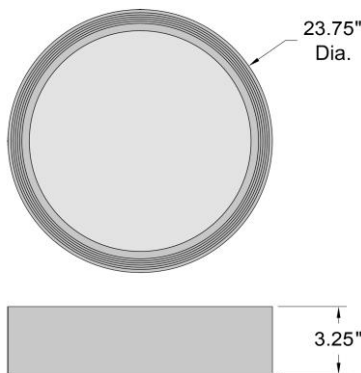

FIXTURE**	BACKPLATE / CANOPY**
Length:	Length
Width:	Width:
Diameter 23.75"	Diameter: 23.75"
Height: 3.25"	Height:
Extension:	
Overall Height:	

TECHNICAL SPECIFICATIONS

SPECIFICATIONS

Frame Material: Steel
Diffuser Material: Acrylic
Lamping Type: SSL (Dedicated LED) Jbox: Standard
Lamping Base: SSL Lamp Wattage: 40 W
Lamp Quantity: 1 Total Wattage: 40 W
Voltage: 120v Lamps Included: Yes

ADDITIONAL NOTES

Custom Finish 100 Piece Minimum Order Quantity; Optional
Color Temperature 100 Piece Minimum Order Quantity

Project Name: _____

Location: _____

Type: _____

Quantity: _____

Notes: _____

LINE DRAWING

IES FILE

In addition to Access Lighting's purchase and warranty terms and conditions, by signing below or placing an order, you agree that you are authorized to bind the entity placing any order and acknowledge the following: All of sizes and measurements are approximate and all images are for illustrative purposes only. In the event of an inconsistency, the "Product Measurements" section controls. There also may be slight differences in the colors and designs compared to the displayed and printed images.