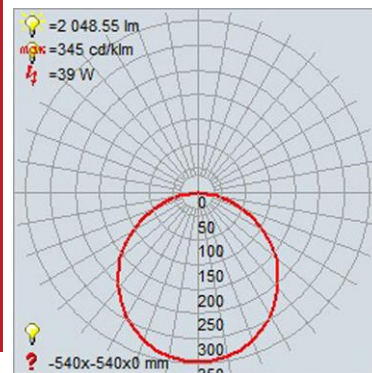

FIXTURE**	BACKPLATE / CANOPY**
Length:	Length
Width:	Width:
Diameter 23.75"	Diameter: 23.75"
Height: 3.25"	Height:
Extension:	
Overall Height:	

TECHNICAL SPECIFICATIONS

SPECIFICATIONS

Frame Material: Steel
Diffuser Material: Acrylic
Lamping Type: SSL (Dedicated LED) Jbox: Standard
Lamping Base: SSL Lamp Wattage: 40 W
Lamp Quantity: 1 Total Wattage: 40 W
Voltage: 120v Lamps Included: Yes

IES FILE

In addition to Access Lighting's purchase and warranty terms and conditions, by signing below or placing an order, you agree that you are authorized to bind the entity placing any order and acknowledge the following: All of sizes and measurements are approximate and all images are for illustrative purposes only. In the event of an inconsistency, the "Product Measurements" section controls. There also may be slight differences in the colors and designs compared to the displayed and printed images.