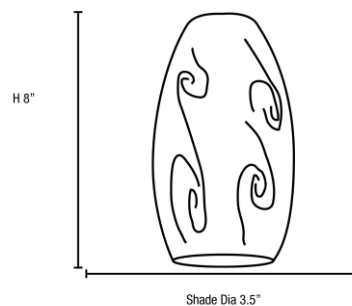

### PRODUCT MEASUREMENTS

FIXTURE	BACKPLATE / CANOPY
Length:	Length
Width:	Width:
Diameter	Diameter:
Height: 8"	Height: 1.25"
Extension:	
Overall Height: 10-54"	

#### LINE DRAWING