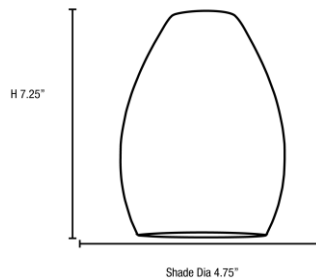

In addition to Access Lighting's purchase and warranty terms and conditions, by signing below or placing an order, you agree that you are authorized to bind the entity placing any order and acknowledge the following: All of sizes and measurements are approximate and all images are for illustrative purposes only. In the event of an inconsistency, the "Product Measurements" section controls. There also may be slight differences in the colors and designs compared to the displayed and printed images.

Signature: _____

Print Name _____ Date: _____

Toll Free 800-828-5483 www.AccessLighting.com

14410 Myford Road, Irvine, CA 92606

The information is subject to change without notice. 11/3/2022 28078-1C-BS_PLS.pdf