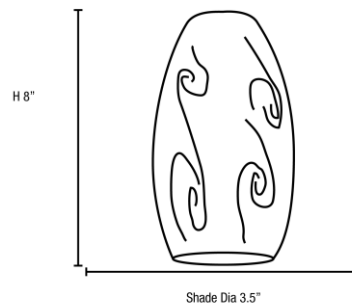

FIXTURE	BACKPLATE / CANOPY
Length:	Length
Width:	Width:
Diameter	Diameter:
Height: 8"	Height: 1.25"
Extension:	
Overall Height: 10-54"	

TECHNICAL SPECIFICATIONS

SPECIFICATIONS

Frame Material: Metal
Diffuser Material: Glass
Lamping Type: E-26 (Incandescent) Jbox: Standard
Lamping Base: E-26 Lamp Wattage: 100 W
Lamp Quantity: 1 Total Wattage: 100 W
Voltage: 120v Lamps Included: No

Project Name: _____

Location: _____

Type: _____

Quantity: _____

Notes: _____

LINE DRAWING

IES FILE

In addition to Access Lighting's purchase and warranty terms and conditions, by signing below or placing an order, you agree that you are authorized to bind the entity placing any order and acknowledge the following: All of sizes and measurements are approximate and all images are for illustrative purposes only. In the event of an inconsistency, the "Product Measurements" section controls. There also may be slight differences in the colors and designs compared to the displayed and printed images.