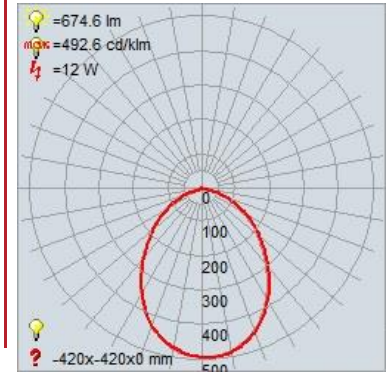

IES FILE

In addition to Access Lighting's purchase and warranty terms and conditions, by signing below or placing an order, you agree that you are authorized to bind the entity placing any order and acknowledge the following: All of sizes and measurements are approximate and all images are for illustrative purposes only. In the event of an inconsistency, the "Product Measurements" section controls. There also may be slight differences in the colors and designs compared to the displayed and printed images.

Signature: _____
Print Name _____ Date: _____

Toll Free 800-828-5483 www.AccessLighting.com

301 Piedmont Grove Park, Suite A, Greenville, SC 29611

** NOTE: All measurements are rounded up to the 1/4 inch. There is no warranty on any replaceable bulbs, even if included with the fixture.
Copyright Access Lighting Corp. All information is subject to change without notice. 2/26/2024 20313LEDDMG-BL.pdf