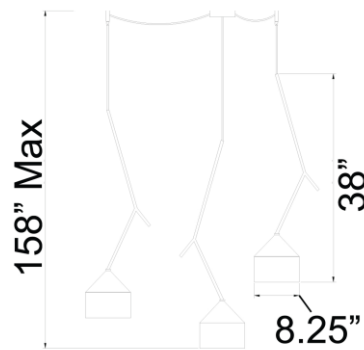

FIXTURE	BACKPLATE / CANOPY
Length:	Length
Width:	Width:
Diameter 49"	Diameter: 5.25"
Height: 38"	Height:
Extension:	
Overall Height: 40-158"	

TECHNICAL SPECIFICATIONS

SPECIFICATIONS

Frame Material: Aluminum
Diffuser Material: N/A
Lamping Type: E-26 (Replaceable LED Jbox: Standard
Lamping Base: E-26 Lamp Wattage: 10 W
Lamp Quantity: 3 Total Wattage: 30 W
Voltage: 120v Lamps Included: Yes

Additional Notes:

Project Name: _____

Location: _____

Type: _____

Quantity: _____

Notes:

LINE DRAWING

IES FILE

In addition to Access Lighting's purchase and warranty terms and conditions, by signing below or placing an order, you agree that you are authorized to bind the entity placing any order and acknowledge the following: All of sizes and measurements are approximate and all images are for illustrative purposes only. In the event of an inconsistency, the "Product Measurements" section controls. There also may be slight differences in the colors and designs compared to the displayed and printed images.