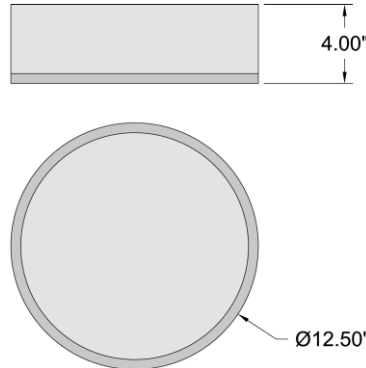

Stock Code: **20671-CH/OPL**

Collection: Aero

PRODUCT INFORMATION

Base: 20671 Parent: 20671
Mounting Type: Ceiling UPC: 641594152111
Finish: Chrome
Diffuser: Opal

PRODUCT MEASUREMENTS

FIXTURE	BACKPLATE / CANOPY
Length:	Length
Width:	Width:
Diameter 12.5"	Diameter:
Height: 4"	Height: 1"
Extension:	
Overall Height:	

TECHNICAL SPECIFICATIONS

SPECIFICATIONS

Frame Material: Steel
Diffuser Material: Glass
Lamping Type: E-26 (Incandescent) Jbox: Standard
Lamping Base: E-26 Lamp Wattage: 60 W
Lamp Quantity: 2 Total Wattage: 120 W
Voltage: 120v Lamps Included: No

IES FILE

In addition to Access Lighting's purchase and warranty terms and conditions, by signing below or placing an order, you agree that you are authorized to bind the entity placing any order and acknowledge the following: All of sizes and measurements are approximate and all images are for illustrative purposes only. In the event of an inconsistency, the "Product Measurements" section controls. There also may be slight differences in the colors and designs compared to the displayed and printed images.