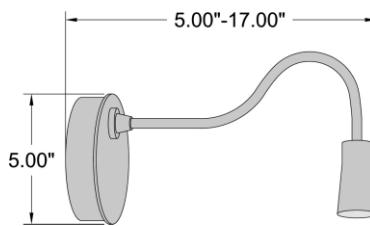

Stock Code: **70003LED-BS**

Collection: Epiphanie

PRODUCT INFORMATION

Base: 70003 Parent: 70003LED
Mounting Type: Wall UPC: 641594090208
Finish: Brushed Steel
Diffuser: N/A

PRODUCT MEASUREMENTS

FIXTURE	BACKPLATE / CANOPY
Length:	Length
Width: 5"	Width:
Diameter	Diameter: 5"
Height: 17"	Height: 1"
Extension: 1.75"	
Overall Height: 5-17"	

Type: _____

Quantity: _____

Notes: _____

LINE DRAWING

IES FILE

In addition to Access Lighting's purchase and warranty terms and conditions, by signing below or placing an order, you agree that you are authorized to bind the entity placing any order and acknowledge the following: All of sizes and measurements are approximate and all images are for illustrative purposes only. In the event of an inconsistency, the "Product Measurements" section controls. There also may be slight differences in the colors and designs compared to the displayed and printed images.