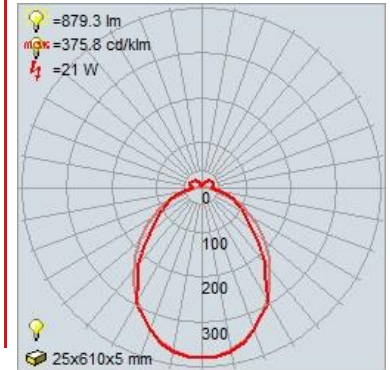

IES FILE

In addition to Access Lighting's purchase and warranty terms and conditions, by signing below or placing an order, you agree that you are authorized to bind the entity placing any order and acknowledge the following: All of sizes and measurements are approximate and all images are for illustrative purposes only. In the event of an inconsistency, the "Product Measurements" section controls. There also may be slight differences in the colors and designs compared to the displayed and printed images.

Signature: _____
Print Name _____ Date: _____

Toll Free 800-828-5483 www.AccessLighting.com
301 Piedmont Grove Park, Suite A, Greenville, SC 29611

** NOTE: All measurements are rounded up to the 1/4 inch. There is no warranty on any replaceable bulbs, even if included with the fixture.
Copyright Access Lighting Corp. All information is subject to change without notice. 2/26/2024 62363LEDD-MBL_WHT.pdf