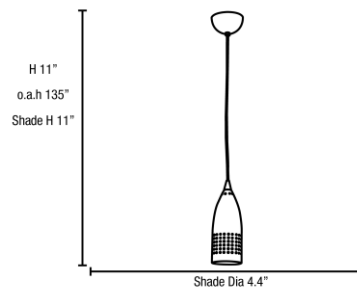

Stock Code: **52070-BRZ**

Collection: Tomahawk

PRODUCT INFORMATION

Base: 52070 Parent: 52070
Mounting Type: Ceiling UPC: 641594096132
Finish: Bronze
Diffuser: N/A

PRODUCT MEASUREMENTS

FIXTURE	BACKPLATE / CANOPY
Length:	Length
Width:	Width:
Diameter 4.5"	Diameter:
Height: 11"	Height: 1"
Extension:	
Overall Height: 13-135"	

Additional Notes:
10 feet of cord included

Project Name: _____

Location: _____

Type: _____

Quantity: _____

Notes:

LINE DRAWING

IES FILE

In addition to Access Lighting's purchase and warranty terms and conditions, by signing below or placing an order, you agree that you are authorized to bind the entity placing any order and acknowledge the following: All of sizes and measurements are approximate and all images are for illustrative purposes only. In the event of an inconsistency, the "Product Measurements" section controls. There also may be slight differences in the colors and designs compared to the displayed and printed images.