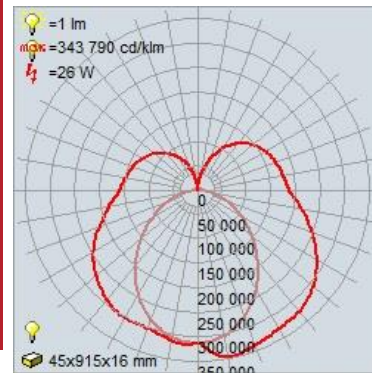

ADDITIONAL NOTES

3 CCT Selectable Switch 2700K, 3000K, 3500K

Project Name: _____

Location: _____

Type: _____

Quantity: _____

Notes: _____

LINE DRAWING

IES FILE

In addition to Access Lighting's purchase and warranty terms and conditions, by signing below or placing an order, you agree that you are authorized to bind the entity placing any order and acknowledge the following: All of sizes and measurements are approximate and all images are for illustrative purposes only. In the event of an inconsistency, the "Product Measurements" section controls. There also may be slight differences in the colors and designs compared to the displayed and printed images.