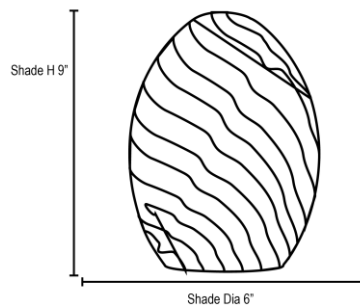

LINE DRAWING