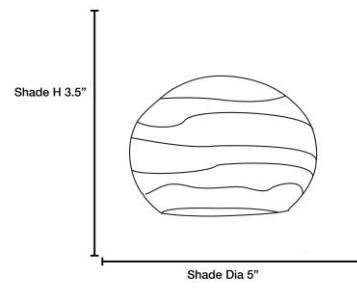

Additional Notes:

Project Name: _____

Location: _____

Type: _____

Quantity: _____

Notes:

LINE DRAWING

IES FILE