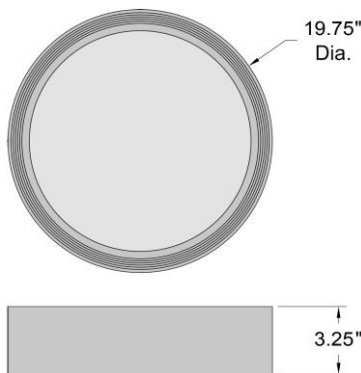

FIXTURE**	BACKPLATE / CANOPY**
Length:	Length
Width:	Width:
Diameter 19.75"	Diameter: 19.75"
Height: 3.25"	Height:
Extension:	
Overall Height:	

TECHNICAL SPECIFICATIONS

SPECIFICATIONS

Frame Material: Steel
Diffuser Material: Acrylic
Lamping Type: SSL (Dedicated LED) Jbox: Standard
Lamping Base: SSL Lamp Wattage: 40 W
Lamp Quantity: 1 Total Wattage: 40 W
Voltage: 120v Lamps Included: Yes

ADDITIONAL NOTES

Custom Finish 100 Piece Minimum Order Quantity; 3 CCT Selectable Switch 3000K, 3500K, 4000K

Project Name: _____

Location: _____

Type: _____

Quantity: _____

Notes: _____

LINE DRAWING

IES FILE

In addition to Access Lighting's purchase and warranty terms and conditions, by signing below or placing an order, you agree that you are authorized to bind the entity placing any order and acknowledge the following: All of sizes and measurements are approximate and all images are for illustrative purposes only. In the event of an inconsistency, the "Product Measurements" section controls. There also may be slight differences in the colors and designs compared to the displayed and printed images.