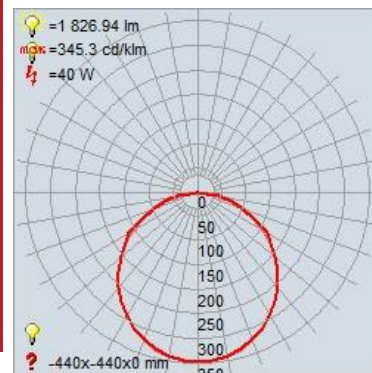

FIXTURE**	BACKPLATE / CANOPY**
Length:	Length
Width:	Width:
Diameter 19.75"	Diameter: 19.75"
Height: 3.25"	Height:
Extension:	
Overall Height:	

TECHNICAL SPECIFICATIONS

SPECIFICATIONS

Frame Material: Steel
Diffuser Material: Acrylic
Lamping Type: SSL (Dedicated LED) Jbox: Standard
Lamping Base: SSL Lamp Wattage: 40 W
Lamp Quantity: 1 Total Wattage: 40 W
Voltage: 120v Lamps Included: Yes

IES FILE

In addition to Access Lighting's purchase and warranty terms and conditions, by signing below or placing an order, you agree that you are authorized to bind the entity placing any order and acknowledge the following: All of sizes and measurements are approximate and all images are for illustrative purposes only. In the event of an inconsistency, the "Product Measurements" section controls. There also may be slight differences in the colors and designs compared to the displayed and printed images.