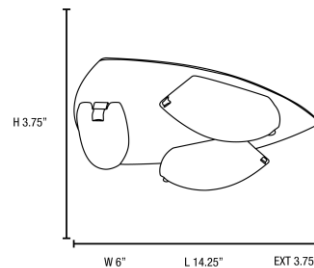

FIXTURE	BACKPLATE / CANOPY
Length: 13"	Length
Width: 12.5"	Width:
Diameter	Diameter:
Height: 3.75"	Height: 1"
Extension:	
Overall Height:	

TECHNICAL SPECIFICATIONS

SPECIFICATIONS

Frame Material: Metal
Diffuser Material: Glass
Lamping Type: SSL (Dedicated LED) Jbox: Standard
Lamping Base: SSL Lamp Wattage: 8 W
Lamp Quantity: 3 Total Wattage: 24 W
Voltage: 120v Lamps Included: Yes

Additional Notes:

Project Name: _____
Location: _____
Type: _____
Quantity: _____
Notes: _____

LINE DRAWING

IES FILE

In addition to Access Lighting's purchase and warranty terms and conditions, by signing below or placing an order, you agree that you are authorized to bind the entity placing any order and acknowledge the following: All of sizes and measurements are approximate and all images are for illustrative purposes only. In the event of an inconsistency, the "Product Measurements" section controls. There also may be slight differences in the colors and designs compared to the displayed and printed images.