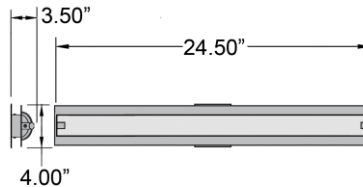

Stock Code: **31010-BS/OPL**

Collection: Geneva

PRODUCT INFORMATION

Base: 31010 Parent: 31010
Mounting Type: Wall UPC: 641594128390
Finish: Brushed Steel
Diffuser: Opal

PRODUCT MEASUREMENTS

FIXTURE	BACKPLATE / CANOPY
Length:	Length 24.5"
Width: 24.5"	Width: 2.25"
Diameter	Diameter:
Height: 4"	Height: 1.25"
Extension: 3.5"	
Overall Height:	

TECHNICAL SPECIFICATIONS

SPECIFICATIONS

Frame Material: Metal
Diffuser Material: Glass
Lamping Type: Bi-Pin (Fluorescent) Jbox: Standard
Lamping Base: Bi-Pin Lamp Wattage: 24 W
Lamp Quantity: 1 Total Wattage: 24 W
Voltage: 120v Lamps Included: Yes

LINE DRAWING

IES FILE

In addition to Access Lighting's purchase and warranty terms and conditions, by signing below or placing an order, you agree that you are authorized to bind the entity placing any order and acknowledge the following: All of sizes and measurements are approximate and all images are for illustrative purposes only. In the event of an inconsistency, the "Product Measurements" section controls. There also may be slight differences in the colors and designs compared to the displayed and printed images.