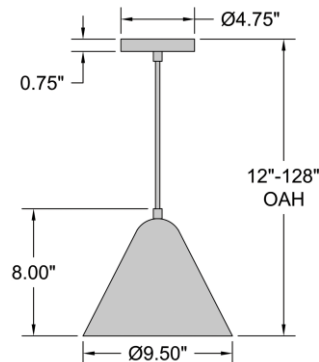

Stock Code: **23780LEDDL P-MWH**

Collection: Ford

PRODUCT INFORMATION

Base: 23780 Parent: 23780LEDDL P
Mounting Type: Ceiling UPC: 641594249347
Finish: Matte White
Diffuser: N/A

PRODUCT MEASUREMENTS

FIXTURE	BACKPLATE / CANOPY
Length:	Length
Width:	Width:
Diameter 9.5"	Diameter:
Height: 8"	Height:
Extension:	
Overall Height: 12-128"	

TECHNICAL SPECIFICATIONS

SPECIFICATIONS

Frame Material: Steel
Diffuser Material: Steel
Lamping Type: E-26 (Replaceable LED Jbox: Standard
Lamping Base: E-26 Lamp Wattage: 10 W
Lamp Quantity: 1 Total Wattage: 10 W
Voltage: 120v Lamps Included: Yes

ADDITIONAL NOTES

10 feet of white cord included; Custom Finish 5 Piece Minimum Order Quantity

Project Name: _____

Location: _____

Type: _____

Quantity: _____

Notes: _____

LINE DRAWING

IES FILE

In addition to Access Lighting's purchase and warranty terms and conditions, by signing below or placing an order, you agree that you are authorized to bind the entity placing any order and acknowledge the following: All of sizes and measurements are approximate and all images are for illustrative purposes only. In the event of an inconsistency, the "Product Measurements" section controls. There also may be slight differences in the colors and designs compared to the displayed and printed images.