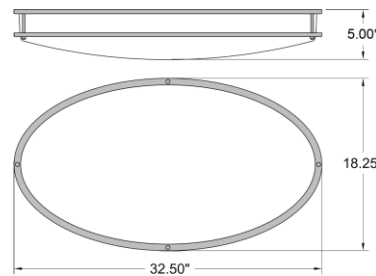

### PRODUCT MEASUREMENTS

FIXTURE	BACKPLATE / CANOPY
Length: 32.5"	Length 32.5"
Width: 18.25"	Width: 18.25"
Diameter	Diameter:
Height: 5"	Height: 0.5"
Extension:	
Overall Height:	

#### LINE DRAWING