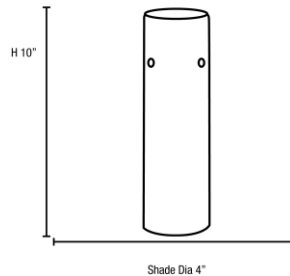

Stock Code: **23130-BLWH**

Collection: Cylinder

PRODUCT INFORMATION

Base: 23130 Parent: 23130
Mounting Type: Ceiling UPC: 641594160338
Finish: N/A
Diffuser: Black and White

PRODUCT MEASUREMENTS

FIXTURE	BACKPLATE / CANOPY
Length:	Length
Width:	Width:
Diameter 4"	Diameter:
Height: 10"	Height:
Extension:	
Overall Height:	

Additional Notes:

Project Name: _____

Location: _____

Type: _____

Quantity: _____

Notes:

LINE DRAWING

IES FILE