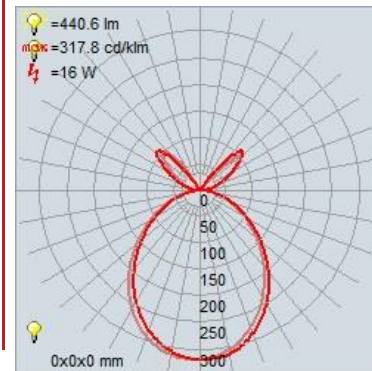

Stock Code: **20390LEDDMG-WH/FST**

Collection: Ry

PRODUCT INFORMATION

Base: 20390 Parent: 20390LEDDMG
Mounting Type: Wall UPC: 641594251654
Finish: White
Diffuser: Frosted

PRODUCT MEASUREMENTS

FIXTURE**	BACKPLATE / CANOPY**
Length:	Length
Width: 6.5"	Width:
Diameter	Diameter:
Height: 5.75"	Height:
Extension: 7.5"	
Overall Height:	

PHOTOMETRICS

Dimmable: Yes	Nominal Lumens: 800 Lm
CRI: 90	Delivered Lumens: 441 Lm
CCT: 3000K	
Recommended Dimmers:	

ADDITIONAL NOTES

Project Name: _____
 Location: _____
 Type: _____
 Quantity: _____
 Notes: _____

LINE DRAWING

IES FILE

In addition to Access Lighting's purchase and warranty terms and conditions, by signing below or placing an order, you agree that you are authorized to bind the entity placing any order and acknowledge the following: All of sizes and measurements are approximate and all images are for illustrative purposes only. In the event of an inconsistency, the "Product Measurements" section controls. There also may be slight differences in the colors and designs compared to the displayed and printed images.